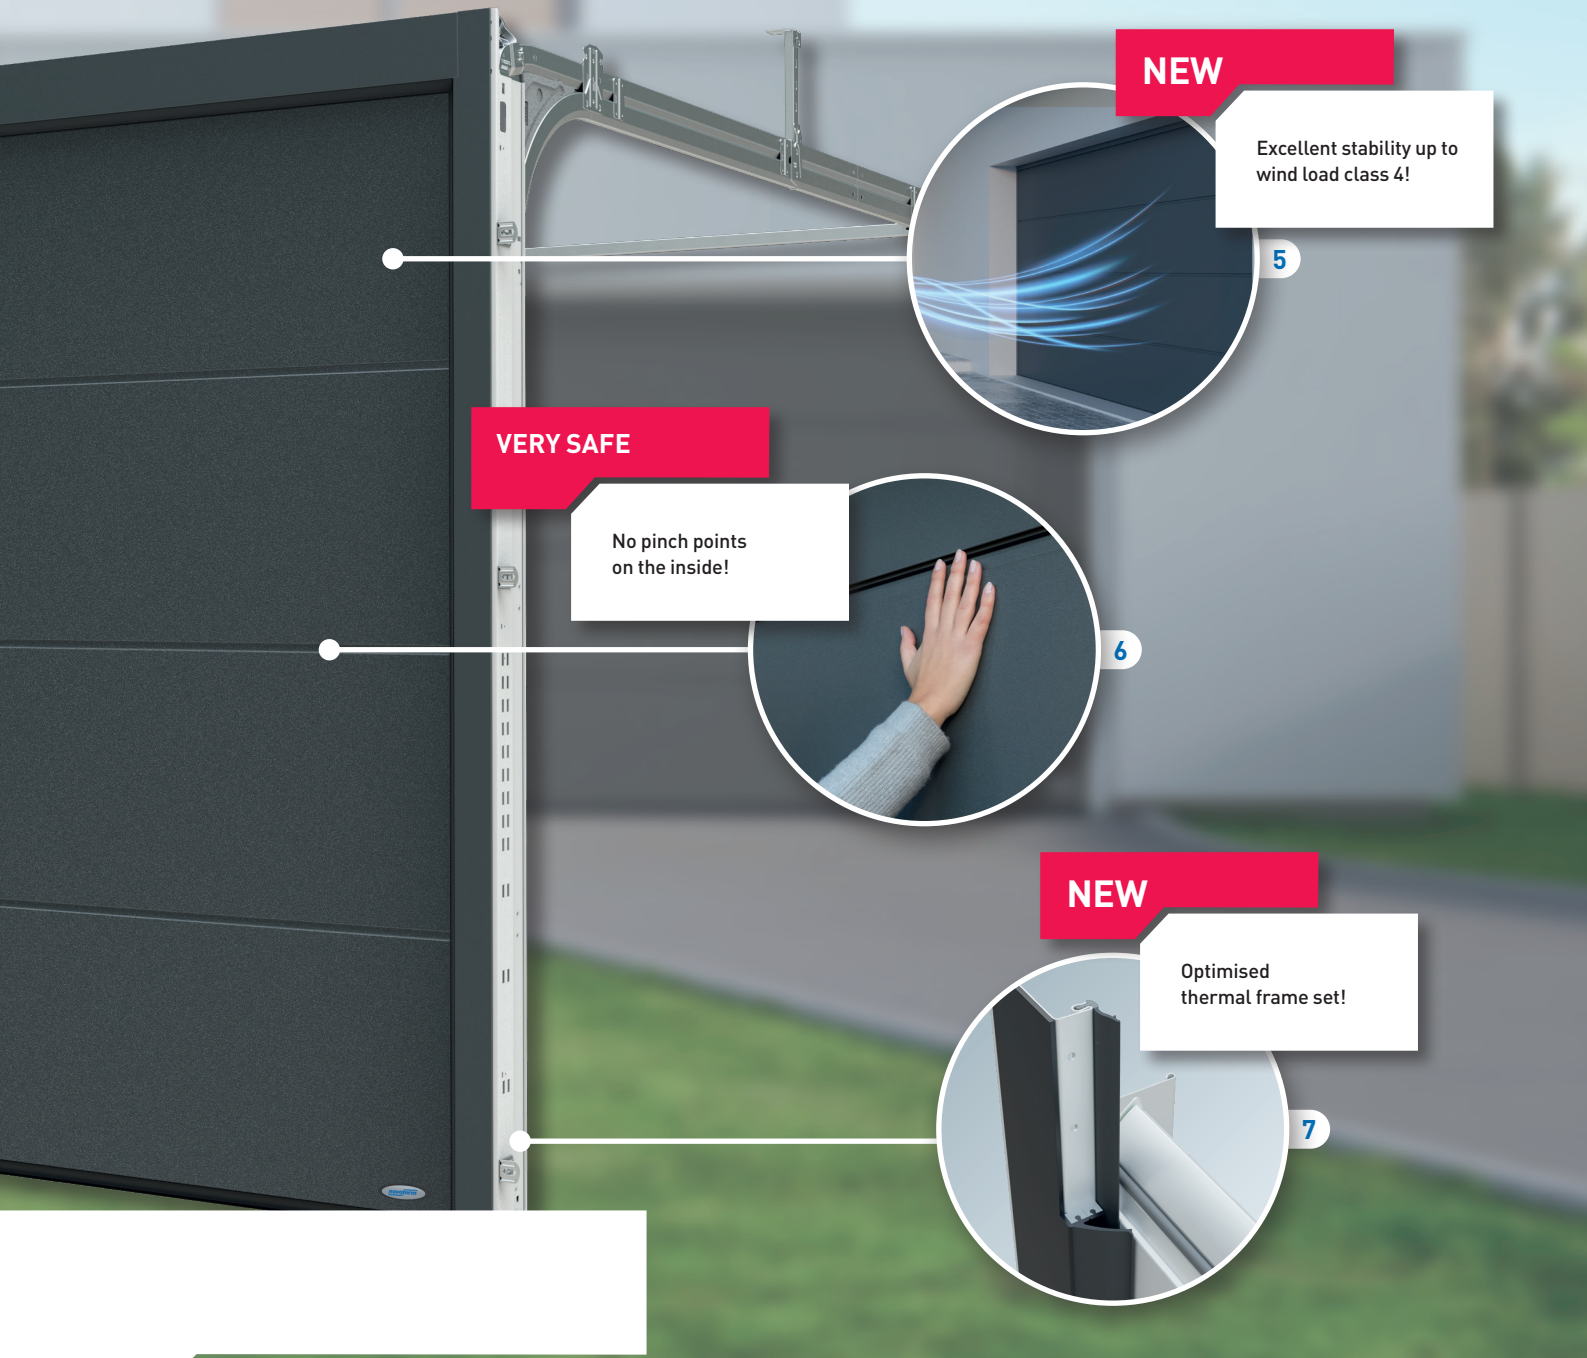

5 New: quality that stands firm

What makes the Evolution premium sectional door so special is the top-quality materials, first-class workmanship and components that are perfectly matched to each other – all made in Germany, of course! The high manufacturing quality guarantees excellent stability that can withstand a wind load of up to class 4.

6 Anti-pinch protection inside and out

The special design of the sections and hinges prevents pinching on the door leaf from the out-set.

7 New: thermal door frame set in a new design

With thermal optimisation on three sides and double seals, the new, optimised thermal door frame set, available on request, improves thermal insulation by up to 15%* (when mounted behind the opening). This performance is dependent on the door pattern and size. So the new thermal door frame set actively contributes to optimising the performance of the entire building.