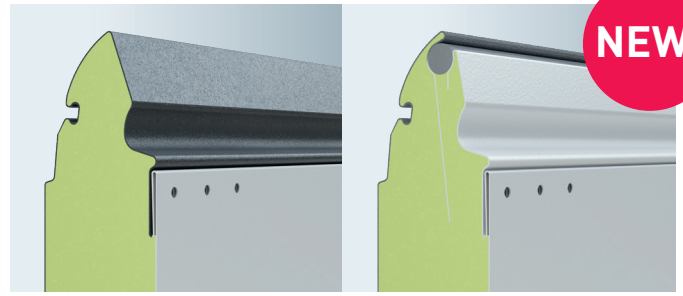

Evolution premium sectional garage door

Harmonious overall appearance – outside and in

The inside door surface is in Traffic white (similar to RAL 9016). This ensures a harmonious appearance and makes the inner surface a visual highlight. In addition to the profiles or section end caps in RAL 9016, the outer colour of the door is also no longer visible on the inside as the door rolls up or down.

The picture on the right shows the uniform colour gradient on the inside of the new Evolution sectional garage door using the example of the head section in comparison to conventional door solutions.

Conventional door solution