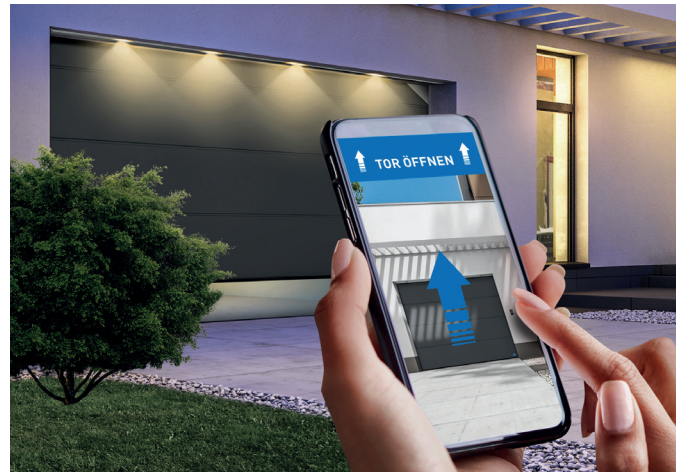

Even greater safety and security is provided by the anti-pinch protection (inside and out) and the tamper-proof hand-held remote control with rolling codes and AES 128-bit encryption.

Smart home function with premium operators

When you choose a Novoferm sectional garage door, you can easily integrate the door control as a smart function into the common smart home systems (Homematic IP, Delta Dore, etc.).

To enjoy this benefit, you'll need the relevant app from one of our smart home partners in addition to your Novoferm sectional garage door and operator. The operator is connected to a standard router via the respective smart home central unit and the Novoferm module, and you are then ready to control your garage door with the app.

Now you can simply use the app to open or close your Novoferm sectional garage doors with the operator and check the door status.

Hardware and functions depend on the smart home system, components and release.