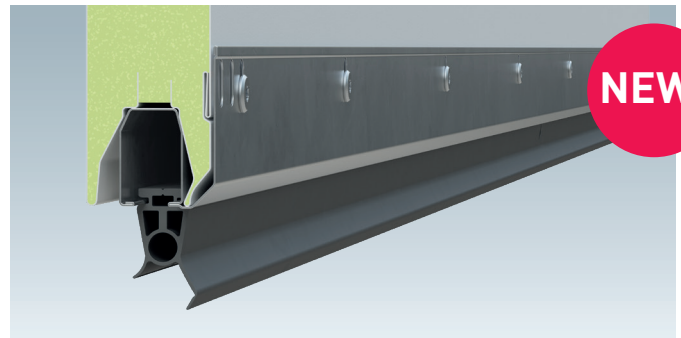

Reliable installation thanks to variable floor profile

The new floor profile compensates for floor unevenness of up to 10 mm, making sure the door can be fitted securely. Long holes ensure a high degree of flexibility.