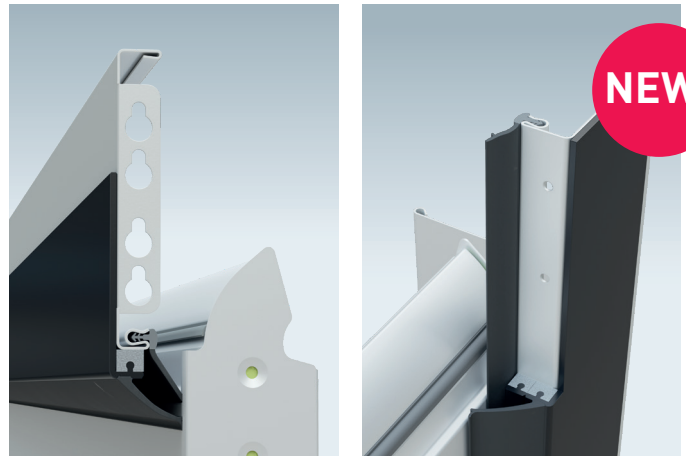

Up to 15% better insulation

With thermal optimisation on three sides and double seals, the new, optimised thermal door frame set, available on request, improves thermal insulation by up to 15%* (when mounted behind the opening). This performance is dependent on the door pattern and size. So the new thermal door frame set actively contributes to optimising the performance of the entire building.

* Performance dependent on door pattern and size.