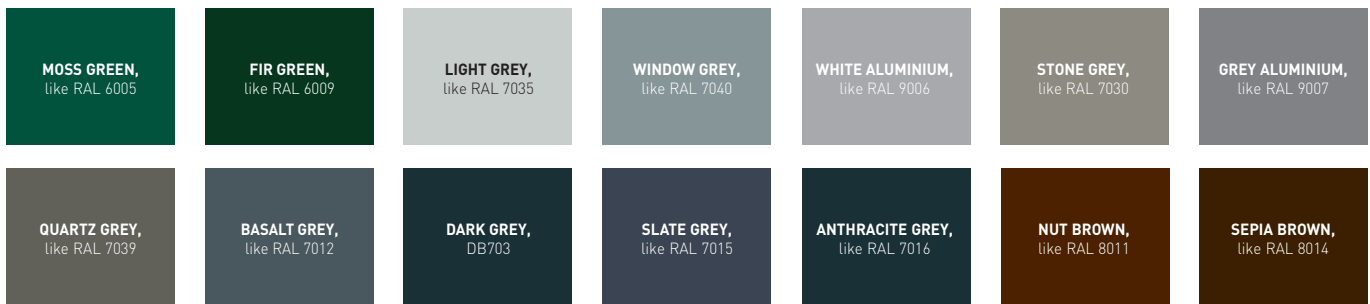

Door patterns

Door surfaces

Our ISO 45 Evolution premium sectional doors are available on request in a subtle wood-grain texture or with an elegantly smooth Noblesse surface that repels dust and moisture:

Most of our surfaces are top coated

SURFACES AND COLOURS FOR EVOLUTION PREMIUM SECTIONAL GARAGE DOORS

For further personalisation, you have a choice of 14 final paint coatings in the preferred col-ours, and almost all RAL colours.