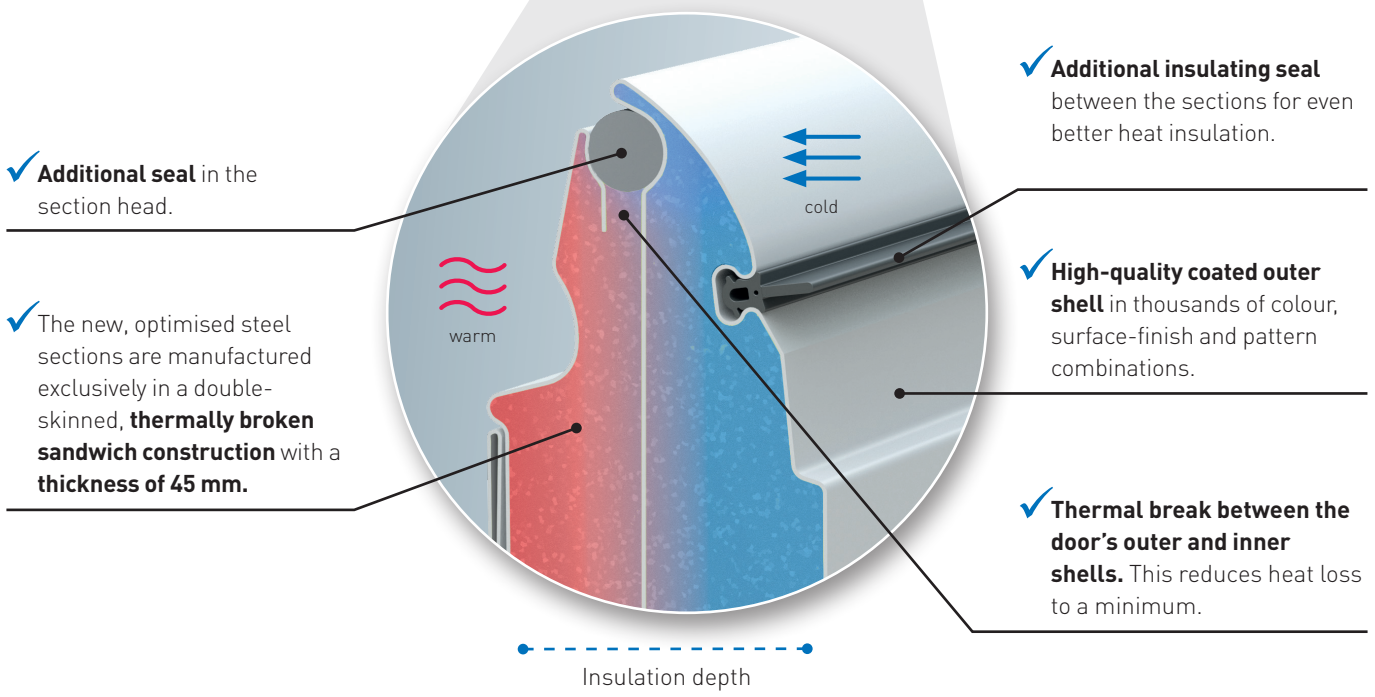

✓ **Additional seal** in the section head.

✓ The new, optimised steel sections are manufactured exclusively in a double-skinned, **thermally broken sandwich construction** with a **thickness of 45 mm**.